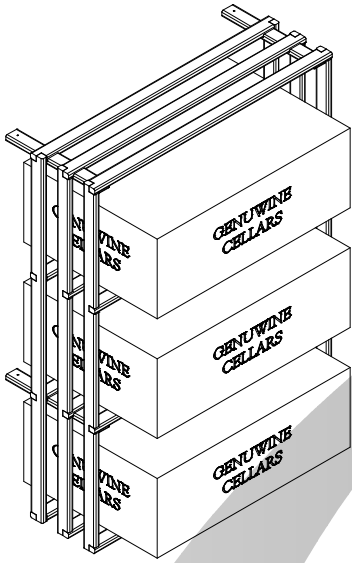

## WOODCASE 32

**HEIGHT:** 32"

**WIDTH:** 24"

**DEPTH:** 9 1/2"

**Case Cap. : 3 Cases**

*Woodcases are ideal for tucking away cases for long term storage as well as to show off prized vineyard logos.*

## WOODCASE 48

**HEIGHT:** 47 3/4"

**WIDTH:** 24"

**DEPTH:** 9 1/2"

**Case Cap. : 5 cases**

*Woodcases are ideal for tucking away cases for long term storage as well as to show off prized vineyard logos.*