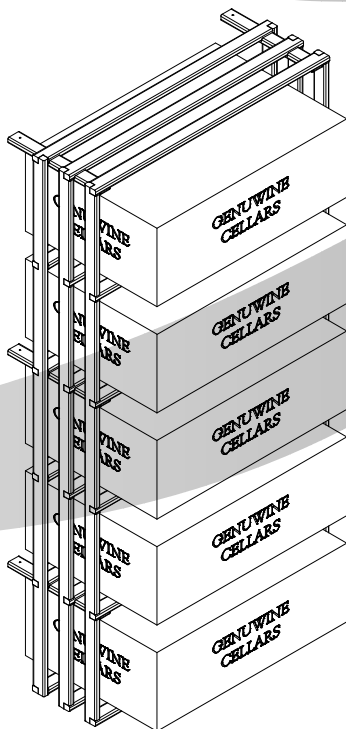

## WOODCASE 32

**HEIGHT:** 32"

**WIDTH:** 24"

**DEPTH:** 9 1/2"

**Case Cap. : 3 Cases**

*Woodcases are ideal for tucking away cases for long term storage as well as to show off prized vineyard logos.*

## WOODCASE 48

**HEIGHT:** 47 3/4"

**WIDTH:** 24"

**DEPTH:** 9 1/2"

**Case Cap. : 5 cases**

*Woodcases are ideal for tucking away cases for long term storage as well as to show off prized vineyard logos.*