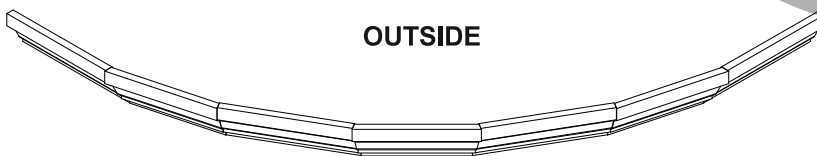

CROWN MOULD

CROWN MOULD 16

CROWN MOULD 24

CROWN MOULD 32

CROWN MOULD 4'

The perfect finishing touch for your Genuine Cellar. Trim racking and any exposed ceiling areas with a traditional style crown mould. Choose from 16", 24", 32 or 48" lengths.

HEIGHT: 1 3/4"

WIDTH: 16"
24"
32"
48"

DEPTH: 1 1/4"

CROWN MOULD CORNER

INSIDE

OUTSIDE

The perfect finishing touch for your Genuine Cellar. Trim racking and any exposed areas with a traditional style crown mould.

CROWN MOULD CORNER INSIDE

HEIGHT: 1 3/4"

WIDTH: 18 1/8"

DEPTH: 18 1/8"

CROWN MOULD CORNER OUTSIDE

HEIGHT: 1 3/4"

WIDTH: 18 1/8"

DEPTH: 18 1/8"