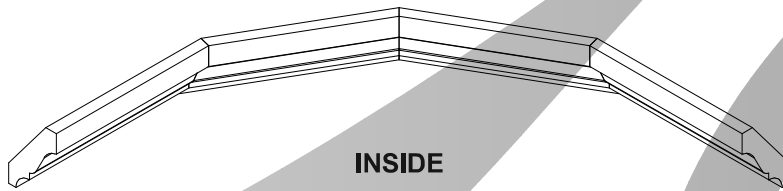

CROWN MOULD

CROWN MOULD 16

CROWN MOULD 24

CROWN MOULD 32

CROWN MOULD 4'

The perfect finishing touch for your Genuine Cellar. Trim racking and any exposed ceiling areas with a traditional style crown mould. Choose from 16", 24", 32 or 48" lengths.

HEIGHT: 1 3/4"

WIDTH: 16"
24"
32"
48"

DEPTH: 1 1/4"

CROWN MOULD CORNER

INSIDE

OUTSIDE

The perfect finishing touch for your Genuine Cellar. Trim racking and any exposed areas with a traditional style crown mould.

CROWN MOULD CORNER INSIDE

HEIGHT: 1 3/4"

WIDTH: 18 1/8"

DEPTH: 18 1/8"

CROWN MOULD CORNER OUTSIDE

HEIGHT: 1 3/4"

WIDTH: 18 1/8"

DEPTH: 18 1/8"